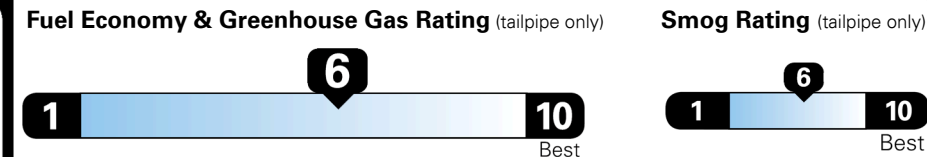

EPA DOT Fuel Economy and Environment

Gasoline Vehicle

Fuel Economy

34 MPG
combined city/hwy

35 MPG
city

34 MPG
highway

2.9 gallons per 100 miles

Small SUVs range from 14 to 125 MPG. The best vehicle rates 146 MPGe.

You save $1,250
in fuel costs over 5 years compared to the average new vehicle.

Annual fuel cost $1,450