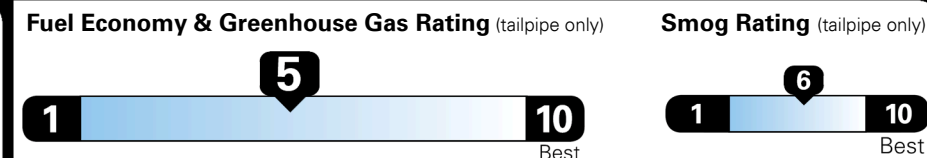

EPA DOT Fuel Economy and Environment

Gasoline Vehicle

Fuel Economy

23 MPG
combined city/hwy

Small SUVs range from 14 to 125 MPG. The best vehicle rates 146 MPGe.

20 city   **28** highway

4.3 gallons per 100 miles

You spend $2,250
more in fuel costs over 5 years compared to the average new vehicle.

Annual fuel cost $2,150