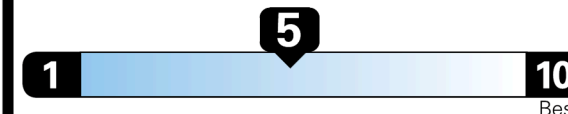

EPA DOT Fuel Economy and Environment

Gasoline Vehicle

Fuel Economy

27 MPG
combined city/hwy

24 MPG
city

33 MPG
highway

3.7 gallons per 100 miles

Large Cars range from 14 to 146 MPG. The best vehicle rates 146 MPGe.

You spend $750
more in fuel costs over 5 years
compared to the average new vehicle.

Annual fuel cost
$1,850

Fuel Economy & Greenhouse Gas Rating (tailpipe only)

This vehicle emits 327 grams CO₂ per mile. The best emits 0 grams per mile (tailpipe only). Producing and distributing fuel also create emissions; learn more at fueleconomy.gov.

Smog Rating (tailpipe only)